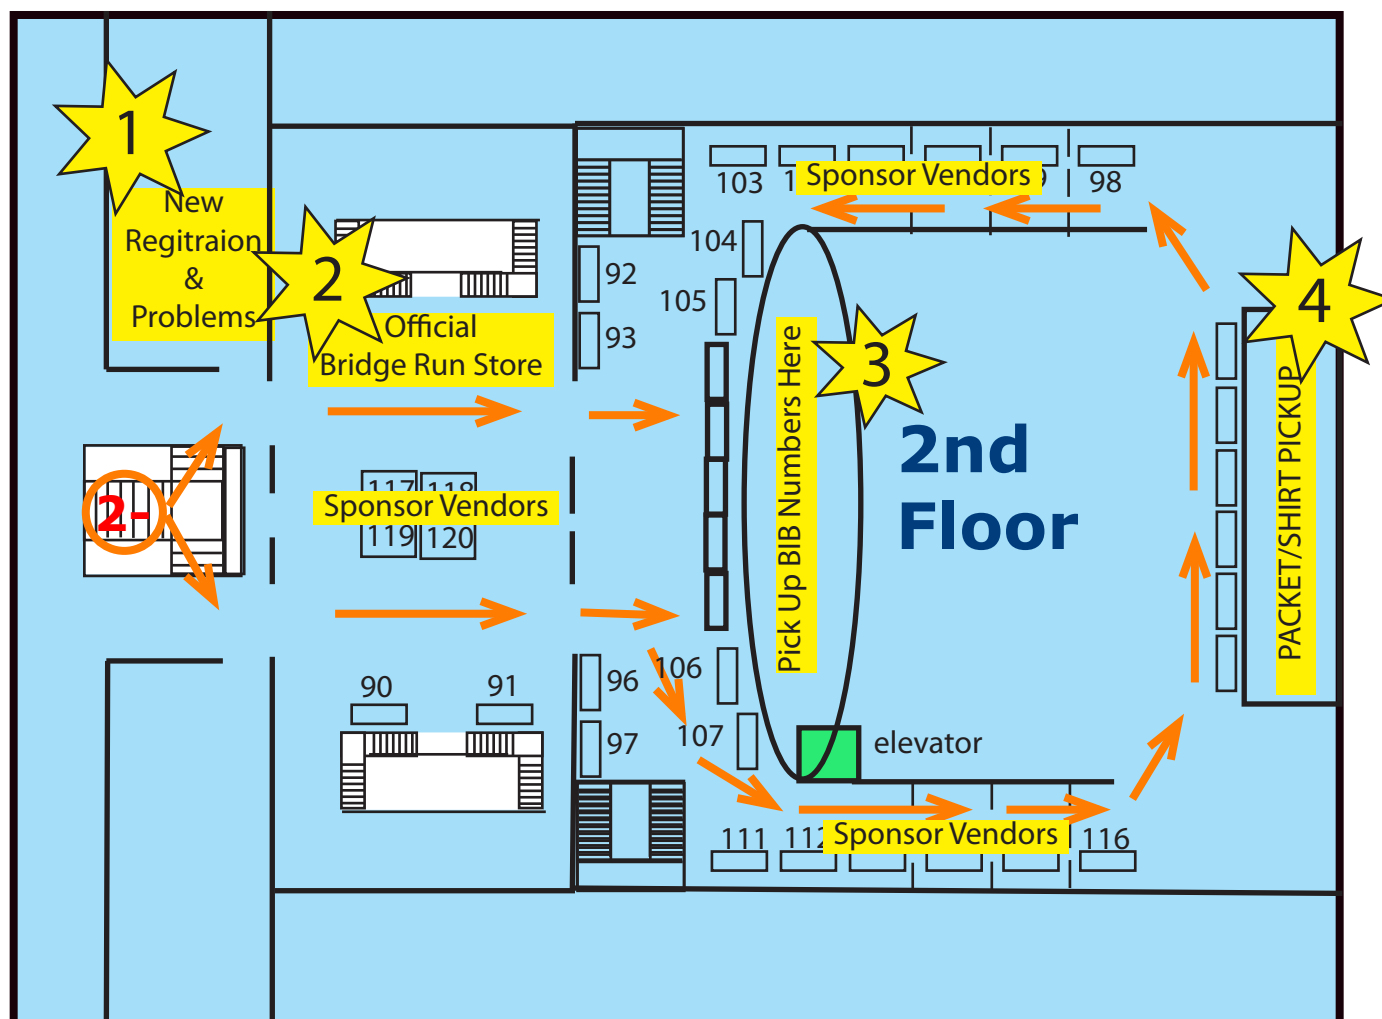

## User Guide & Map

Late Registration, missing numbers, category changes, and any other problems.

Official Cooper River Bridge Run Merchandise Store

Bib Number Pick Up (be sure to have your number/s written down for the volunteer)

Stage, packet and T-Shirt pickup.